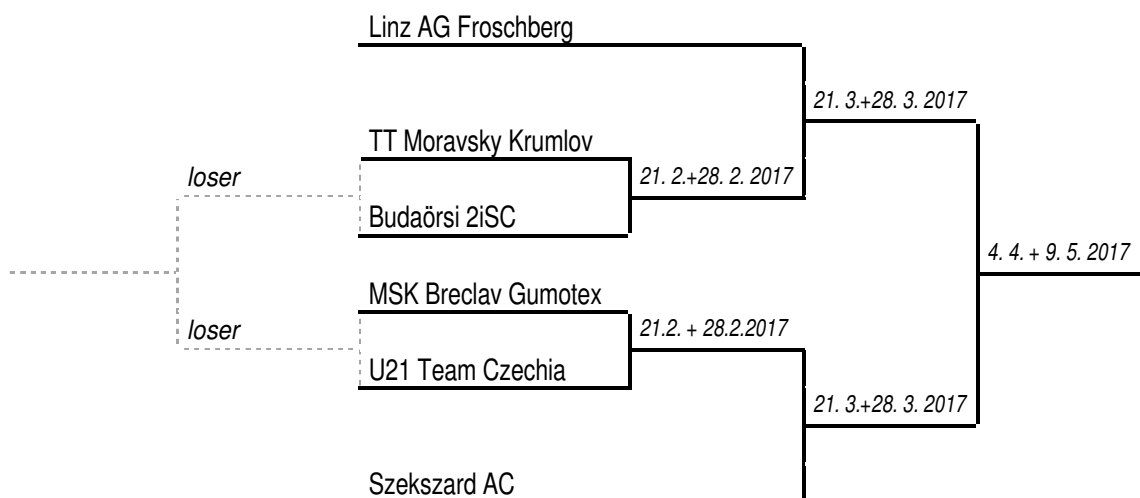

International Superleague for Club Teams

Superleague-INFO 2

7th December 2016

This Superleague-Information contains the draw for the 2nd stage 2016/2017 and the ranking of the groups. Individual ranking is apparent on internet.

SUPERLEAGUE WOMEN, DRAW CHAMPIONS PLAY-OFF 2016/2017 (position 1 – 6)

SUPERLEAGUE WOMEN, DRAW CHALLENGE PLAY-OFF 2016/2017 (position 7– 9)

	1 LZ easyTherm Linz-Froschberg	2 U21 Team Slovenia	3 U21 Team Slovakia
1 LZ easyTherm Linz-Froschberg			
2 U21 Team Slovenia			
3 U21 Team Slovakia			

- Round 1: 3 – 1
- Round 2: 2 – 3
- Round 3: 1 – 2 to be played on 21. 3. 2017 in Bratislava Raca
- Round 4: 1 – 3 (starting at 10.00 + 14.00 + 17.00)
- Round 5: 3 – 2
- Round 6: 2 – 1

SUPERLEAGUE MEN, DRAW CHAMPIONS PLAY-OFF 2016/2017 (position 1 – 4)