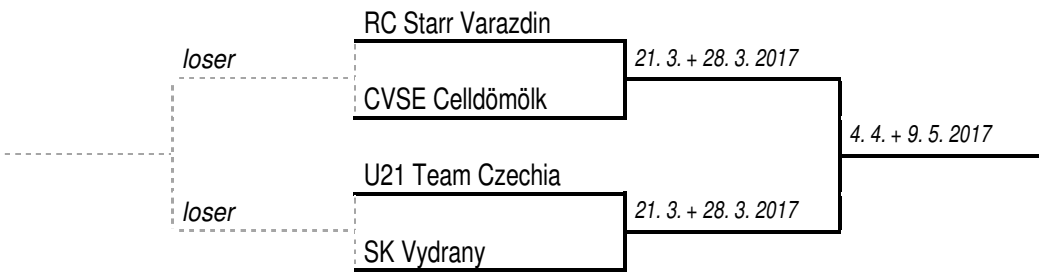

SUPERLEAGUE WOMEN, DRAW CHAMPIONS PLAY-OFF 2016/2017 (position 1 – 6)

SUPERLEAGUE WOMEN, DRAW CHALLENGE PLAY-OFF 2016/2017 (position 7– 9)

	1 LZ easyTherm Linz-Froschberg	2 U21 Team Slovenia	3 U21 Team Slovakia
1 LZ easyTherm Linz-Froschberg			
2 U21 Team Slovenia			
3 U21 Team Slovakia			

- Round 1: 3 – 1
- Round 2: 2 – 3
- Round 3: 1 – 2 to be played on 21. 3. 2017 in Bratislava Raca
- Round 4: 1 – 3 (starting at 10.00 + 14.00 + 17.00)
- Round 5: 3 – 2
- Round 6: 2 – 1

SUPERLEAGUE MEN, DRAW CHAMPIONS PLAY-OFF 2016/2017 (position 1 – 4)