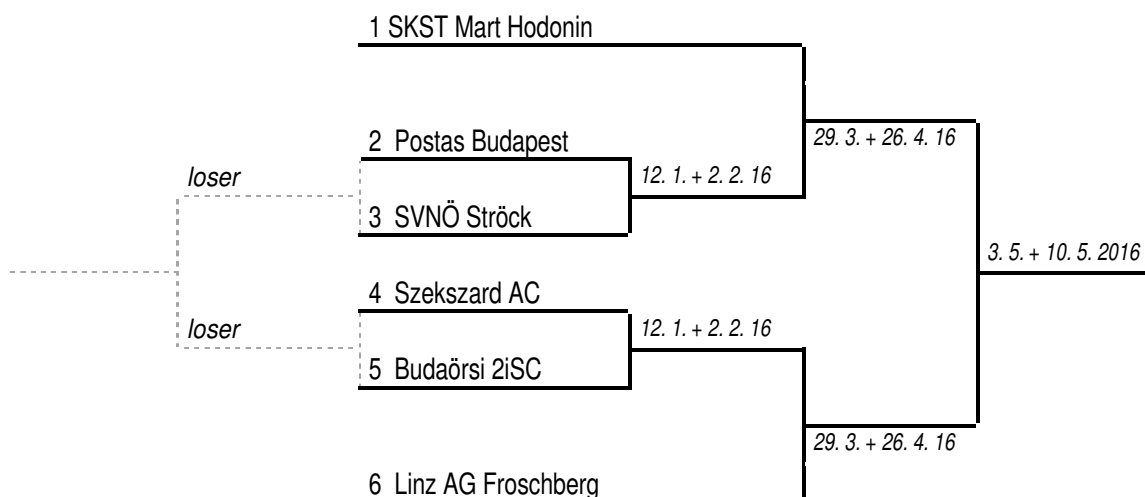

SUPERLEAGUE MEN, DRAW CHAMPIONS PLAY-OFF 2015/2016 (position 1 – 6)

The lower teams play their first matches at home.

SUPERLEAGUE MEN, DRAW CHALLENGE PLAY-OFF 2015/2016 (position 7 – 12)

The lower teams play their first matches at home.

SUPERLEAGUE WOMEN, DRAW CHAMPIONS PLAY-OFF 2015/2016 (position 1 – 6)

The lower teams play their first matches at home.

SUPERLEAGUE WOMEN, DRAW CHALLENGE PLAY-OFF 2014/15 (position 7 – 10)

The lower teams play their first matches at home.