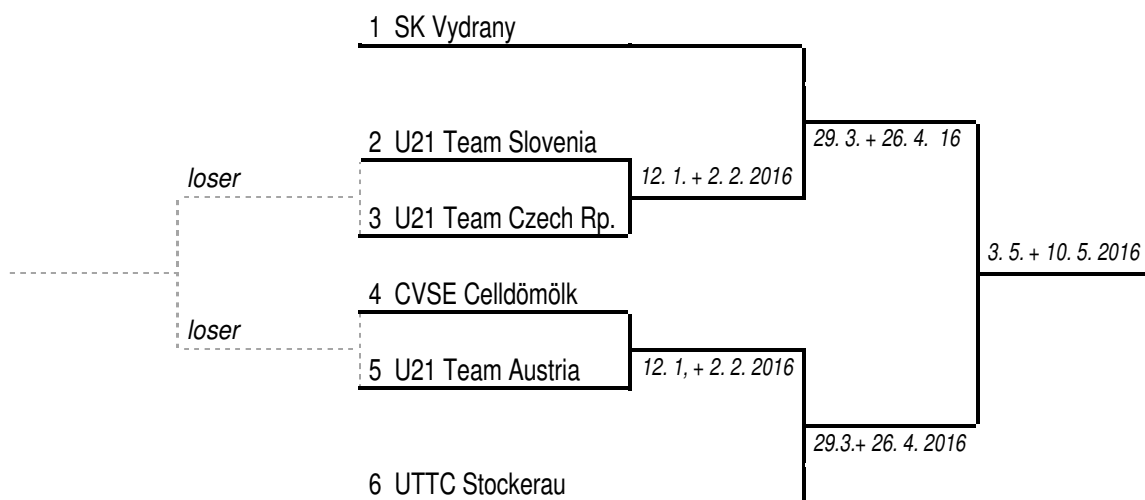

SUPERLEAGUE MEN, DRAW CHAMPIONS PLAY-OFF 2015/2016 (position 1 – 6)

The lower teams play their first matches at home.

SUPERLEAGUE MEN, DRAW CHALLENGE PLAY-OFF 2015/2016 (position 7 – 12)

The lower teams play their first matches at home.