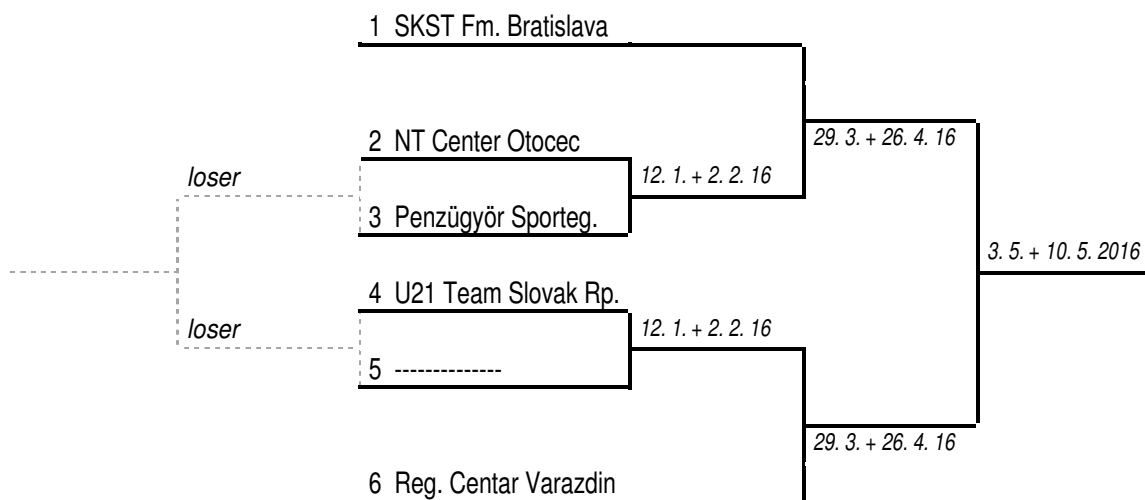

SUPERLEAGUE MEN, DRAW CHAMPIONS PLAY-OFF 2015/2016 (position 1 – 6)

The lower teams play their first matches at home.

SUPERLEAGUE MEN, DRAW CHALLENGE PLAY-OFF 2015/2016 (position 7 – 12)

The lower teams play their first matches at home.